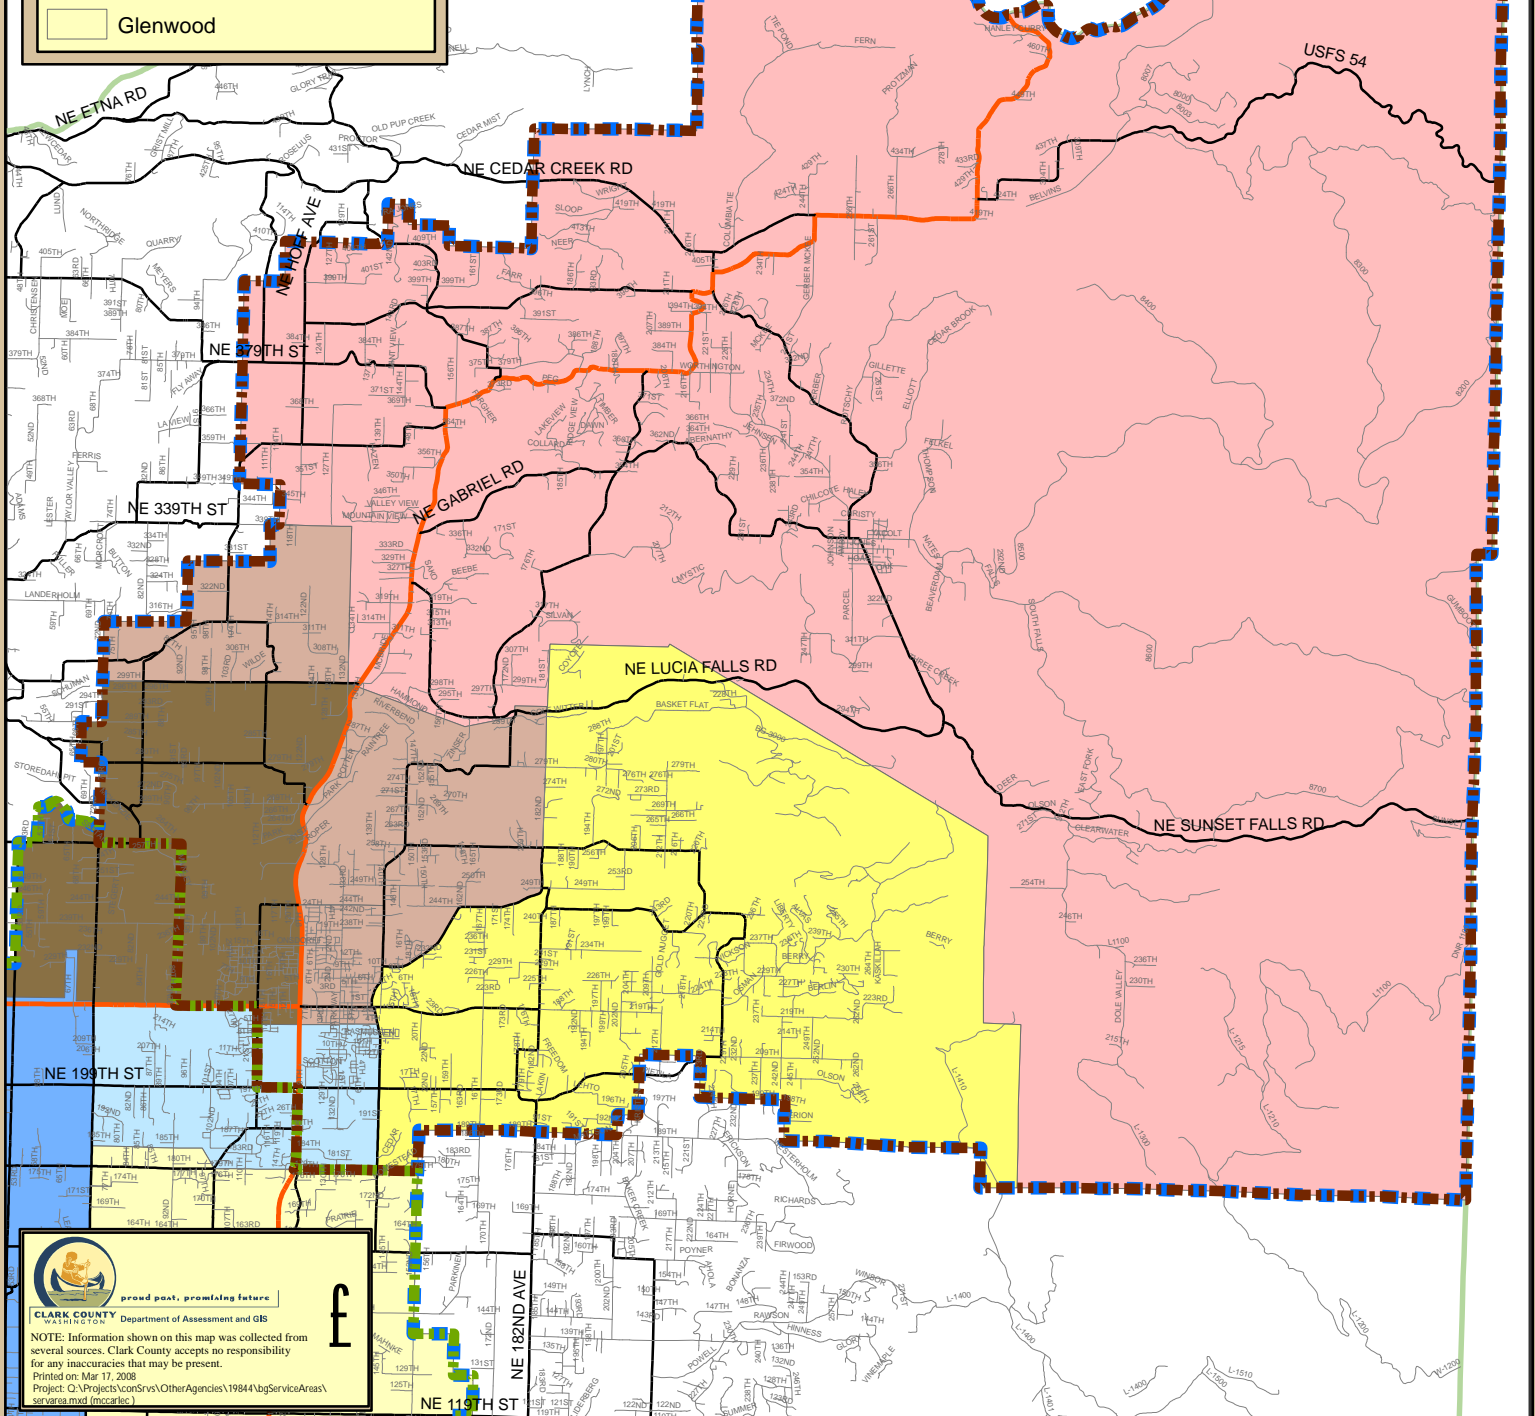

Battle Ground School District Battle Ground High School Service Area

 Battle Ground School District

High School Service Areas

-  Battle Ground
-  Prairie

Service Areas

-  Chief/Captain
-  Tukes Valley
-  Amboy/Yacolt
-  Daybreak
-  Maple Grove
-  Pleasant Valley
-  Glenwood

 **CLARK COUNTY** Department of Assessment and GIS

NOTE: Information shown on this map was collected from several sources. Clark County accepts no responsibility for any inaccuracies that may be present.