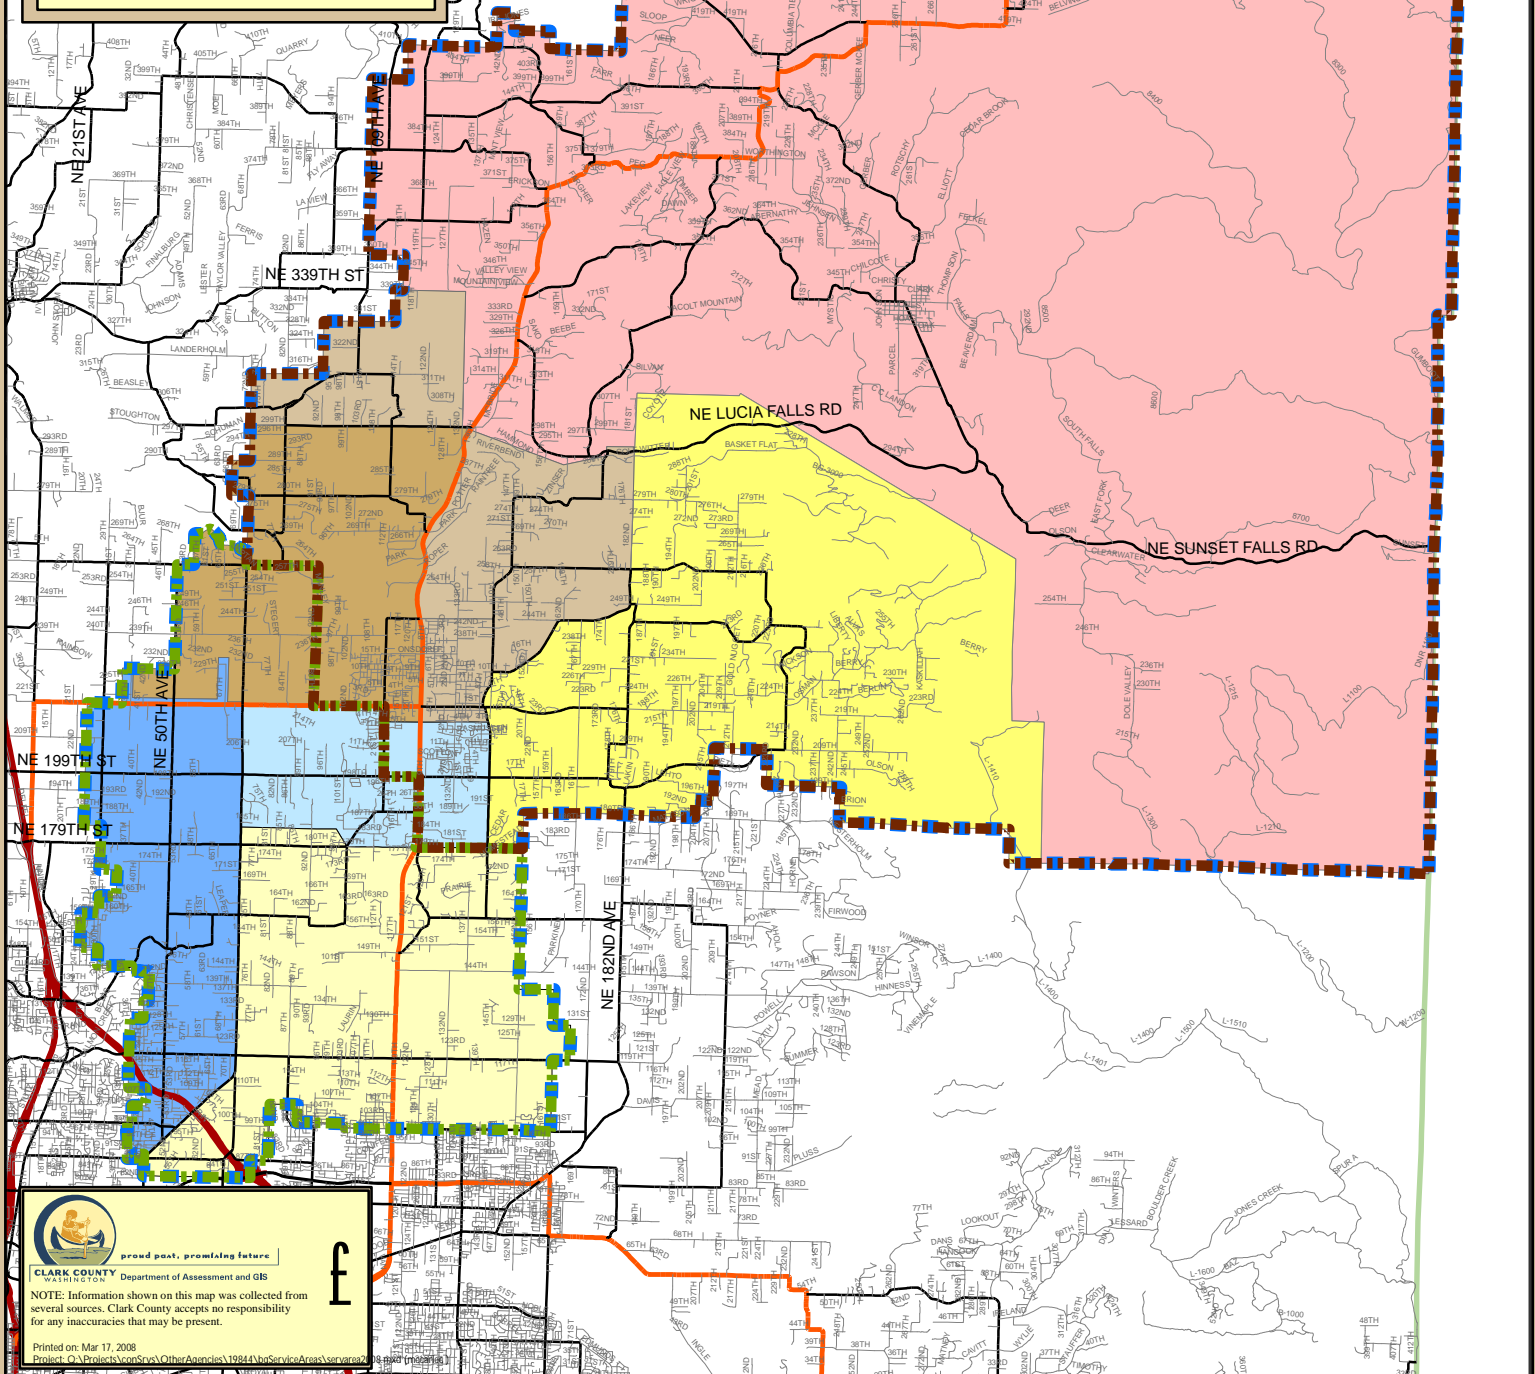

## High School Service Areas

 Battle Ground

 Prairie

## Service Areas

 Amboy/Yacolt

 Chief/Captain

 Daybreak

 Tukes Valley

 Maple Grove

 Pleasant Valley

 Glenwood

 **CLARK COUNTY** Department of Assessment and GIS  
 proud past. promising future

NOTE: Information shown on this map was collected from several sources. Clark County accepts no responsibility for any inaccuracies that may be present.