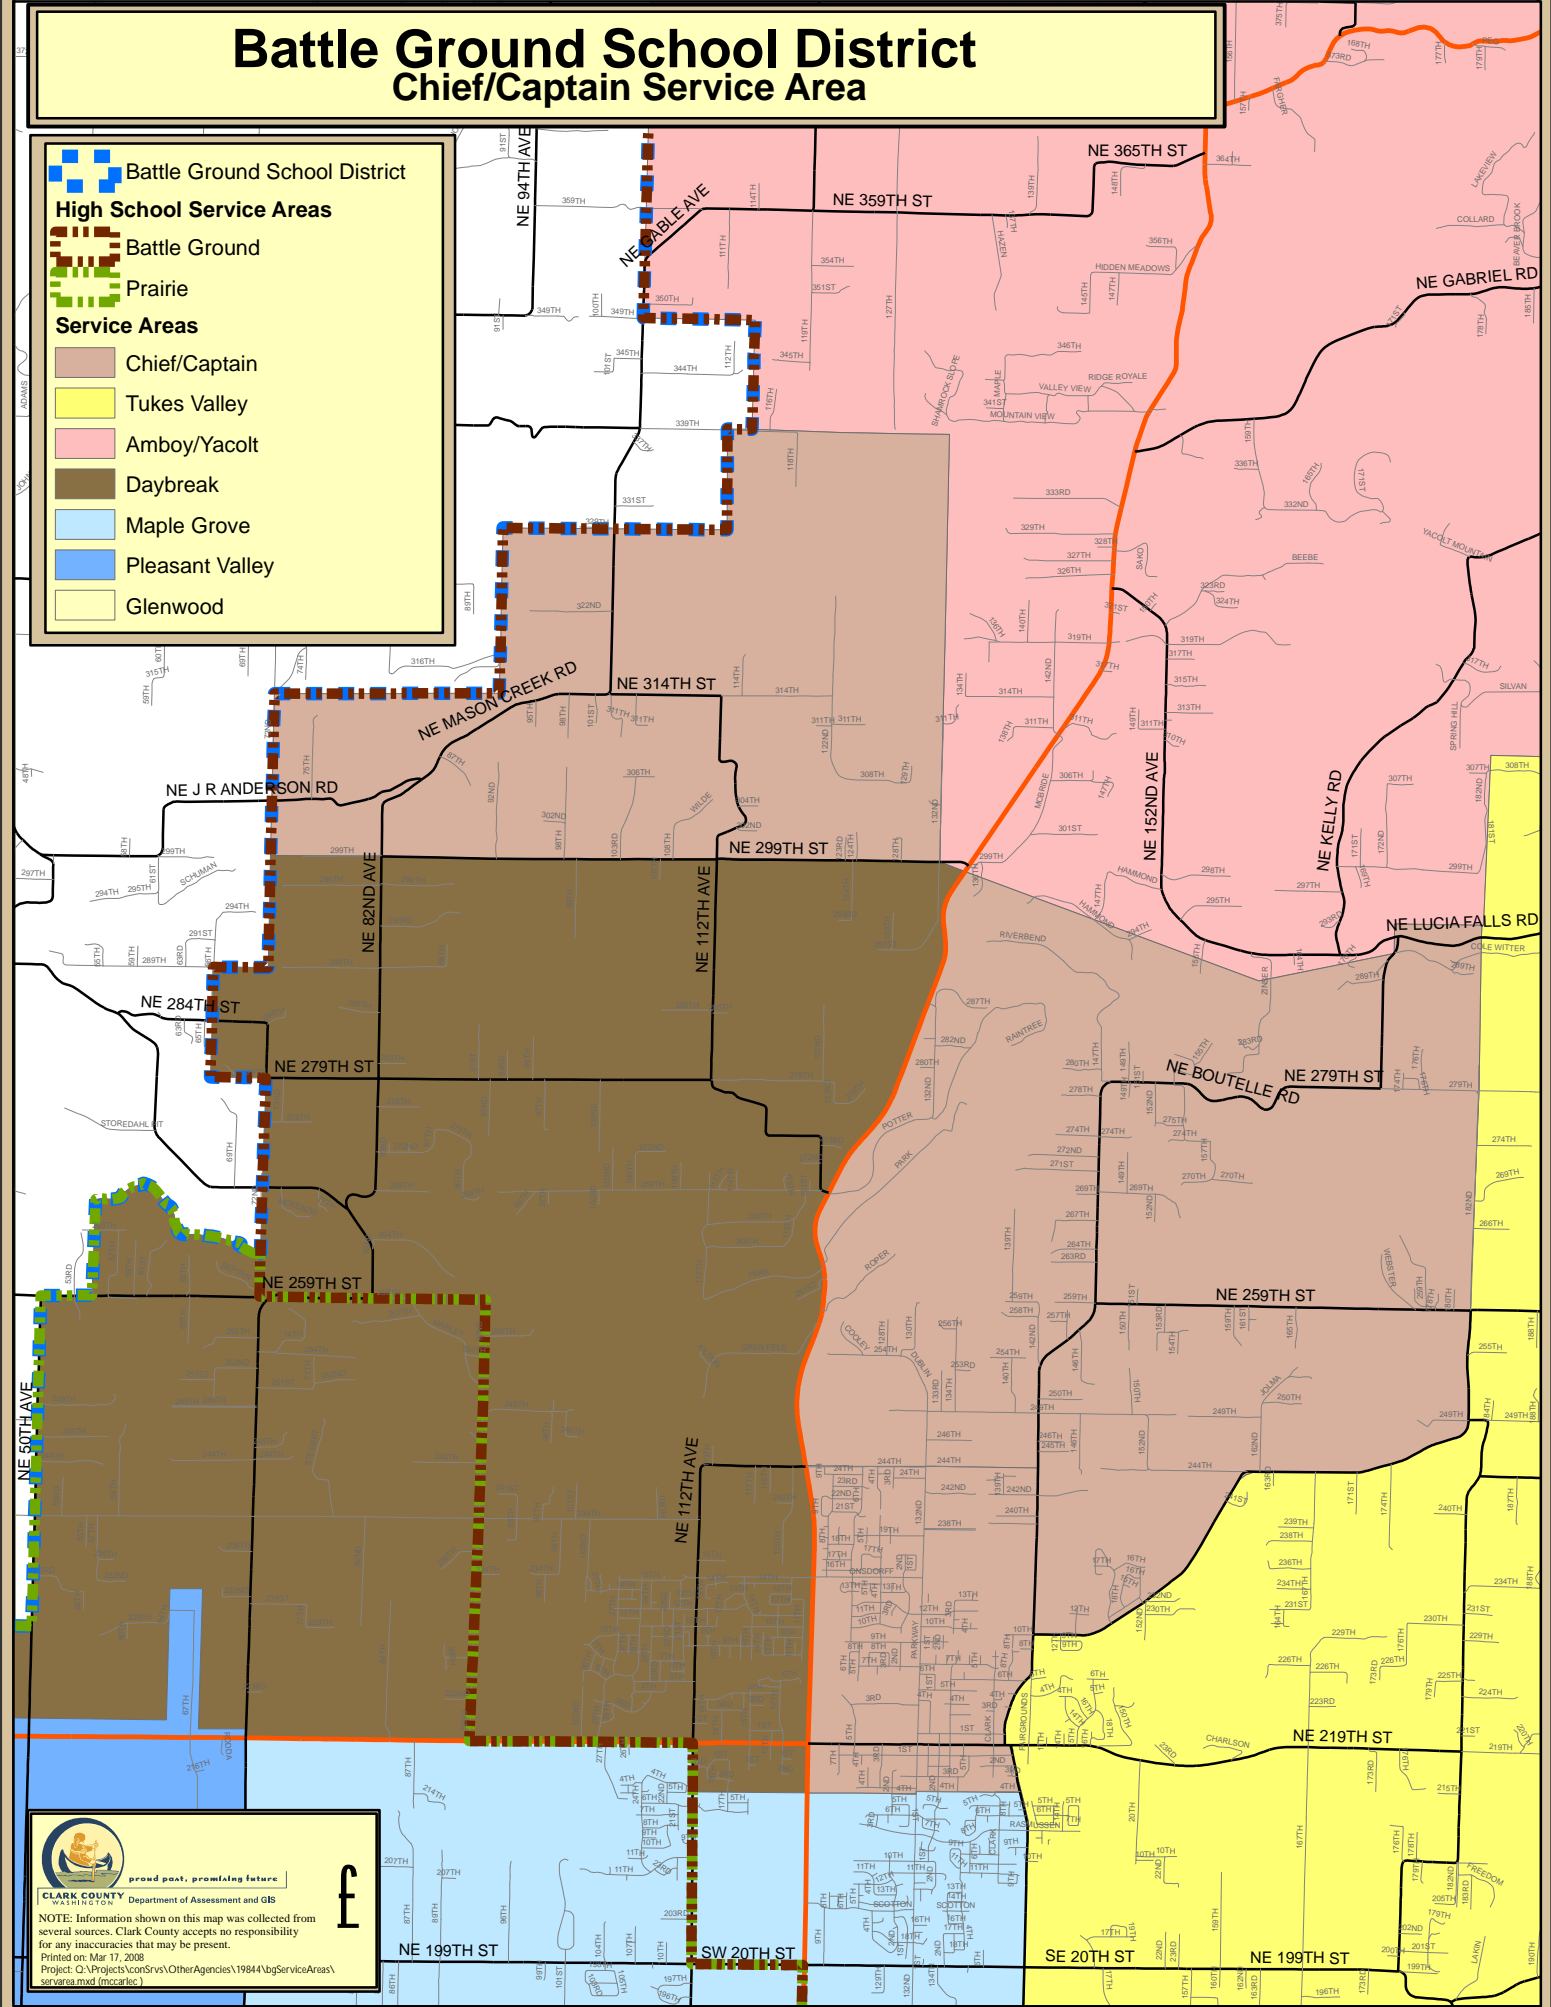

Battle Ground School District Chief/Captain Service Area

 Battle Ground School District

High School Service Areas

-  Battle Ground
-  Prairie

Service Areas

-  Chief/Captain
-  Tukes Valley
-  Amboy/Yacolt
-  Daybreak
-  Maple Grove
-  Pleasant Valley
-  Glenwood

 **CLARK COUNTY**
WASHINGTON

Department of Assessment and GIS

NOTE: Information shown on this map was collected from several sources. Clark County accepts no responsibility for any inaccuracies that may be present.