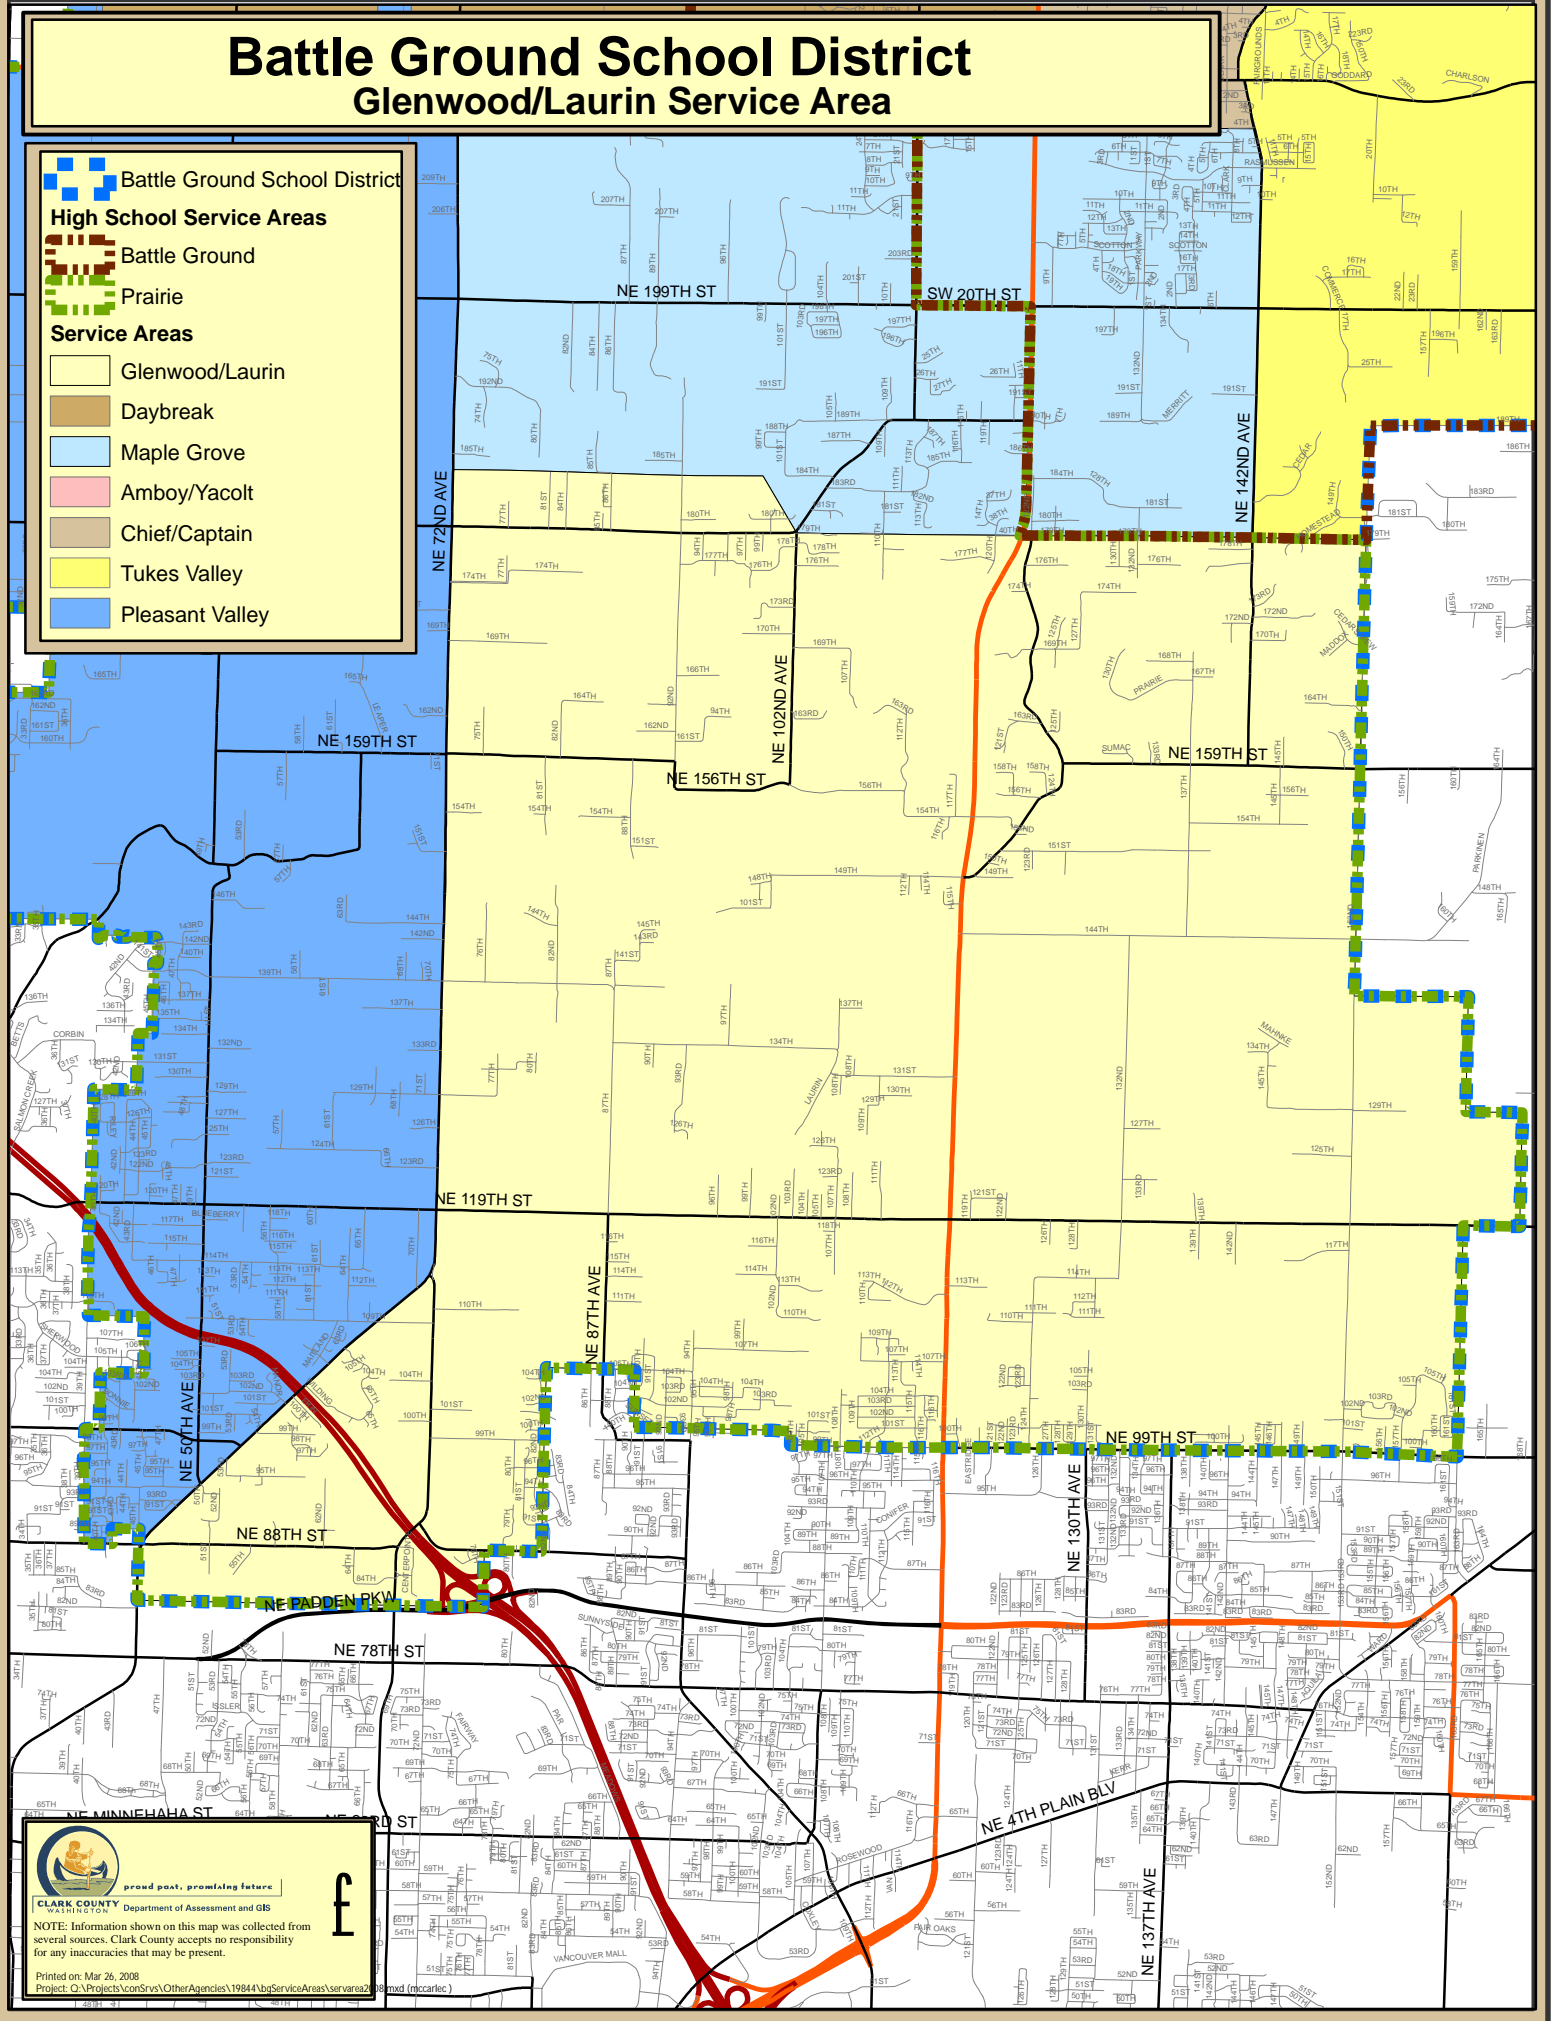

Battle Ground School District Glenwood/Laurin Service Area

 Battle Ground School District

High School Service Areas

-  Battle Ground
-  Prairie

Service Areas

-  Glenwood/Laurin
-  Daybreak
-  Maple Grove
-  Amboy/Yacolt
-  Chief/Captain
-  Tukes Valley
-  Pleasant Valley

 **CLARK COUNTY** Department of Assessment and GIS

NOTE: Information shown on this map was collected from several sources. Clark County accepts no responsibility for any inaccuracies that may be present.