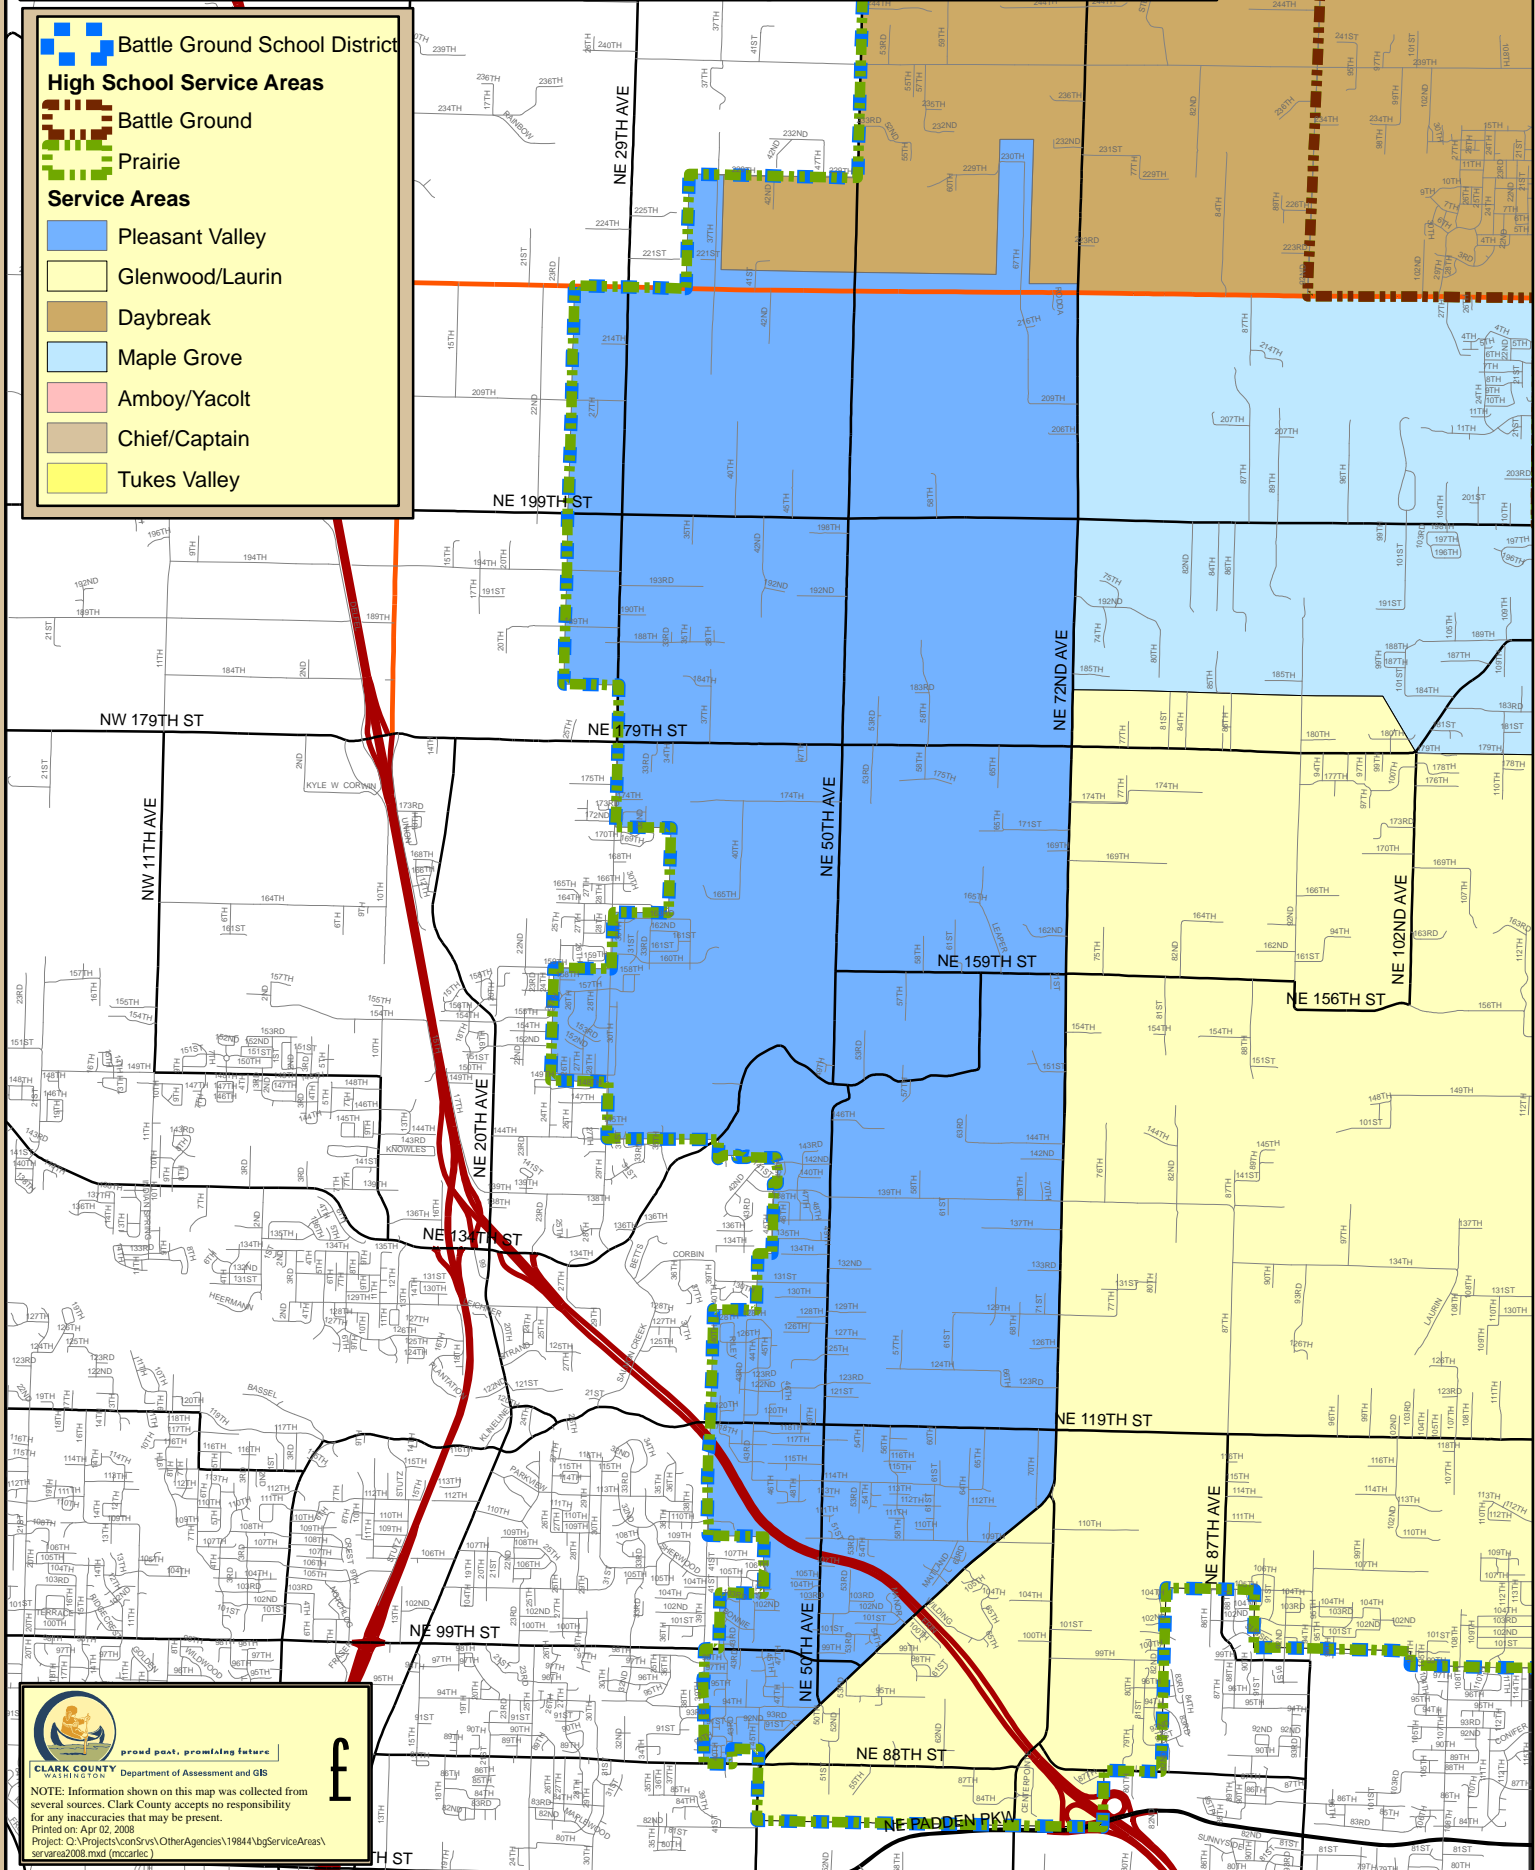

Battle Ground School District Pleasant Valley Service Area

 Battle Ground School District

High School Service Areas

-  Battle Ground
-  Prairie

Service Areas

-  Pleasant Valley
-  Glenwood/Laurin
-  Daybreak
-  Maple Grove
-  Amboy/Yacolt
-  Chief/Captain
-  Tukes Valley

 **CLARK COUNTY** Department of Assessment and GIS
WASHINGTON

proud past. promising future.

NOTE: Information shown on this map was collected from several sources. Clark County accepts no responsibility for any inaccuracies that may be present.
Printed on: Apr 02, 2008
Project: Q:\Projects\comSrvs\OtherAgencies\1984\bgServiceAreas\srvar2008.mxd (mcarlec)