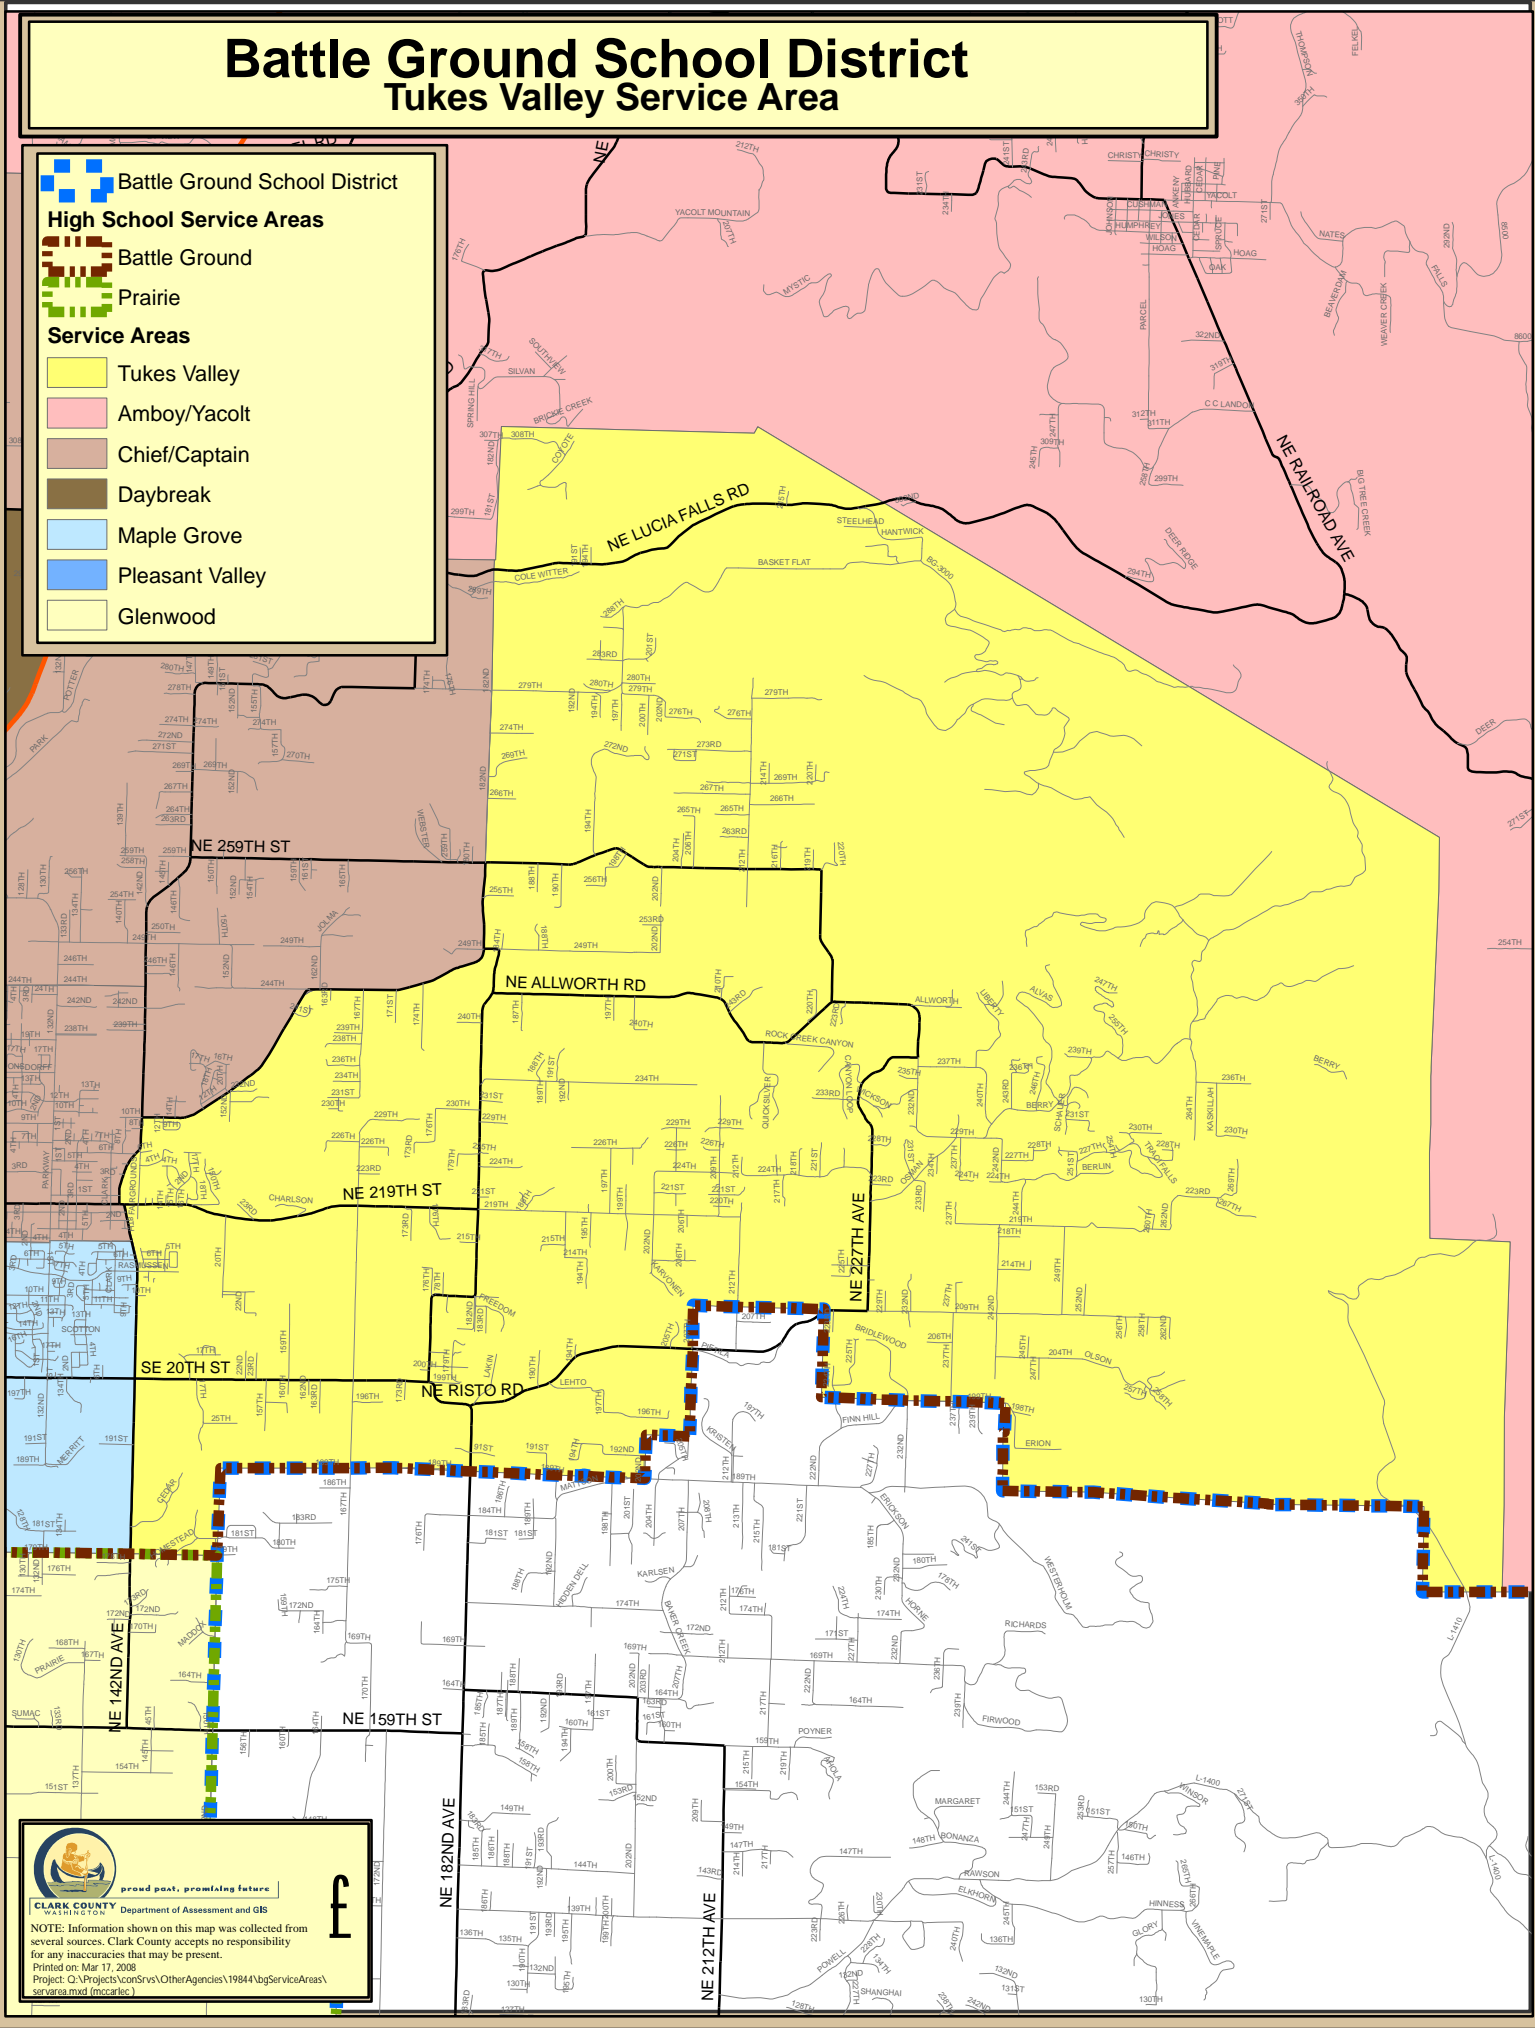

# Battle Ground School District Tukes Valley Service Area

 Battle Ground School District

## High School Service Areas

 Battle Ground

 Prairie

## Service Areas

 Tukes Valley

 Amboy/Yacolt

 Chief/Captain

 Daybreak

 Maple Grove

 Pleasant Valley

 Glenwood