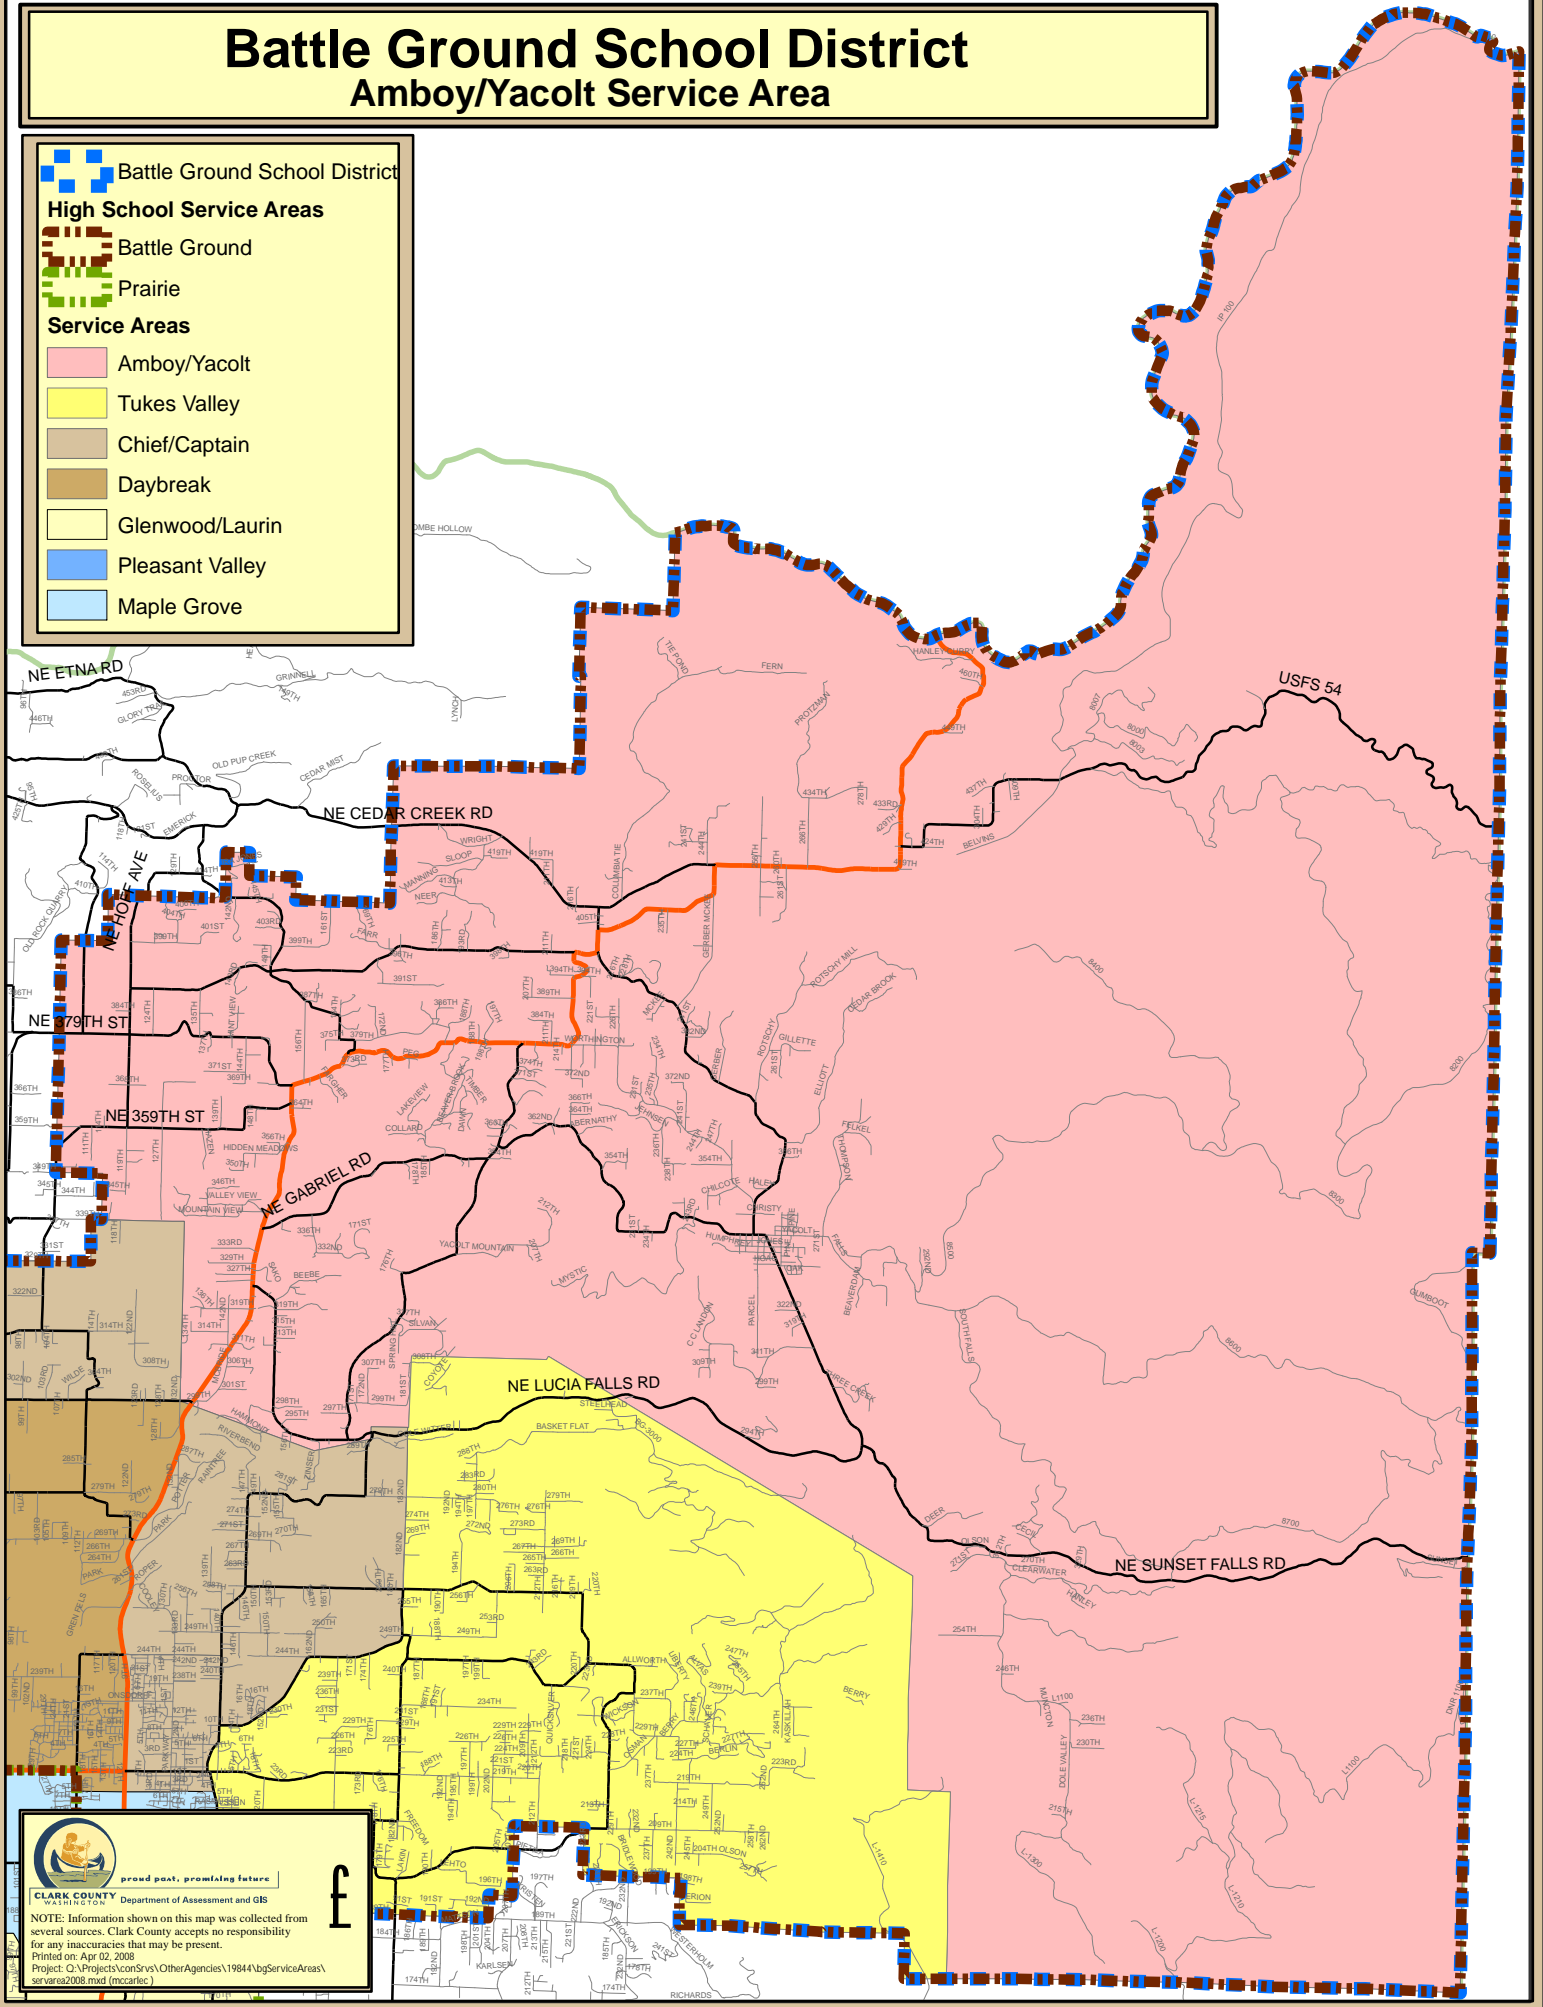

# Battle Ground School District Amboy/Yacolt Service Area

 Battle Ground School District

**High School Service Areas**

-  Battle Ground
-  Prairie

**Service Areas**

-  Amboy/Yacolt
-  Tukes Valley
-  Chief/Captain
-  Daybreak
-  Glenwood/Laurin
-  Pleasant Valley
-  Maple Grove

 **CLARK COUNTY**  
WASHINGTON

Department of Assessment and GIS

**NOTE:** Information shown on this map was collected from several sources. Clark County accepts no responsibility for any inaccuracies that may be present.